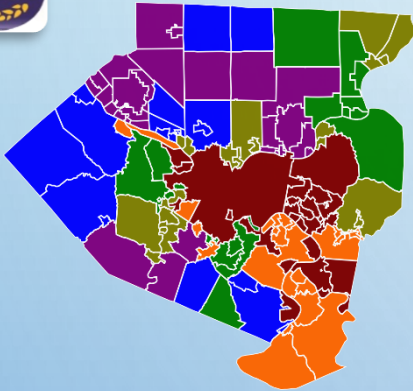

WHAT IS ACRA?

THE ALLEGHENY COUNTY RETIREES ASSOCIATION (ACRA), ESTABLISHED UNDER THE PENNSYLVANIA NONPROFIT CORPORATION LAW OF 1988, IS AN ORGANIZATION DEDICATED TO ADVANCING THE GENERAL WELFARE OF ALLEGHENY COUNTY RETIREES AND THEIR SURVIVING SPOUSES. ACRA CURRENTLY HAS OVER 1,000 RETIREES OR THEIR SURVIVING SPOUSES AS MEMBERS.

HOW TO CONTACT ACRA

Allegheny County Retirees
Association
P.O. Box 112615
Pittsburgh, PA 15241-0215

acretireeassociation@gmail.com

Visit our website at
<http://acretirees.org>

Join Us for Lunch

ACRA holds seven monthly luncheon meetings at noon on the third Wednesday of the month (check website for dates) at the DoubleTree Hotel by Hilton located in Greentree, PA

ACRA MEETS FOR SEVEN MONTHLY LUNCHEON MEETINGS DURING THE SPRING AND FALL WITH GUEST SPEAKERS AND INFORMATIVE PRESENTATIONS.

ACRA CURRENTLY HAS OVER 1,000 ALLEGHENY COUNTY RETIREES OR THEIR SURVIVING SPOUSES AS MEMBERS.